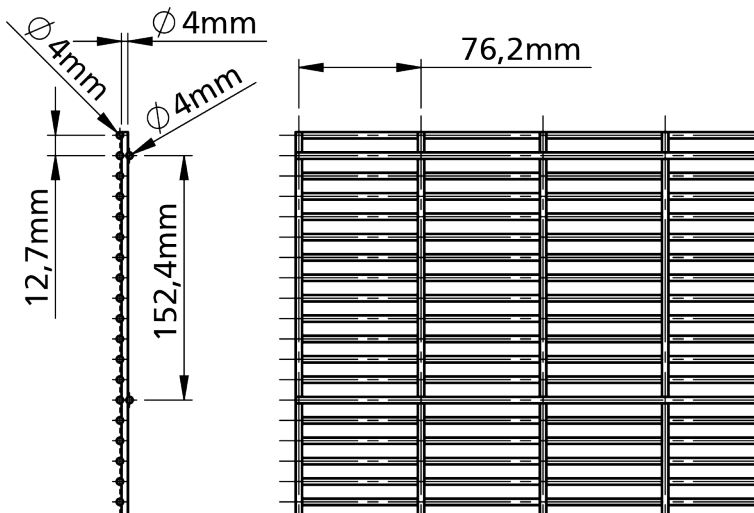

## Secufence DUO 4/4/4

Wire  $\varnothing$  4/4/4 mm | Meshsize: 76.2 x 12.7 mm

### Dimensions

### Technical specifications

- Horizontal wires: 2 x  $\varnothing$  4 mm (with every 152.4 mm an extra double wire is added)
- Vertical wires: 1 x  $\varnothing$  4 mm
- Width: 2.520 mm
- Height: see weight table
- Mesh size: 76.2 x 12.6 mm

### Weight table

Height	coated
2000 mm	~ 45 kg
2400 mm	~ 55 kg
3000 mm	~ 65 kg
3600 mm	~ 79 kg
4000 mm	~ 89 kg
4700 mm	~ 106 kg
5000 mm	~ 113 kg
6000 mm	~ 133 kg

Other dimensions, mesh sizes and colours available upon request.