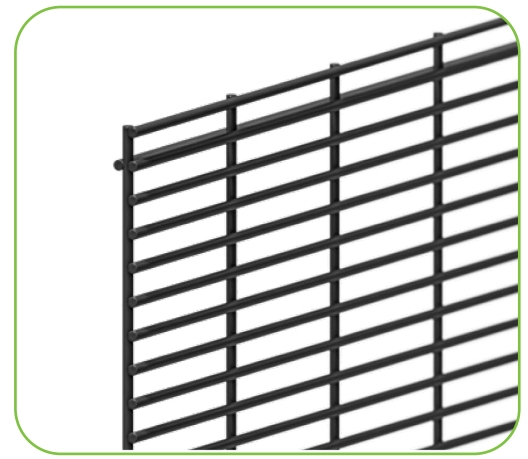

# Security Fence Panels

### Dimensions

### Technical specifications

- Horizontal wires: 2 x  $\varnothing$  4 mm (with every 152.4 mm an extra double wire is added)
- Vertical wires: 1 x  $\varnothing$  4 mm
- Width: 2.520 mm
- Height: see weight table
- Mesh size: 76.2 x 12.6 mm