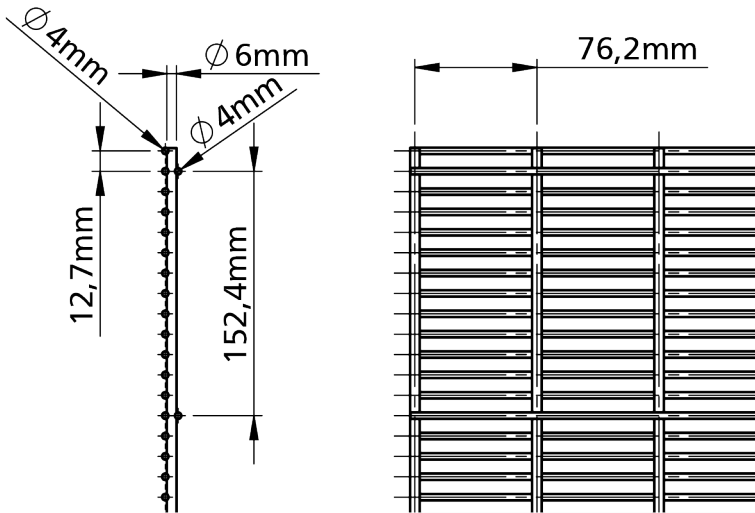

Security Fence Panels

Secufence DUO 4/6/4

Wire \varnothing 4/6/4 mm | Meshsize: 76.2 x 12.7 mm

Dimensions

Surface treatments

- Galvanised wire with powder coating
- Standard colours: RAL 6005, 6009, 7016 & 9005

Anti cut & Anti climb

Technical specifications:

- Horizontal wires: 2 x \varnothing 4 mm (with every 152.4 mm an extra double wire is added)
- Vertical wires: 1 x \varnothing 6 mm
- Width: 2.518 mm
- Height: see weight table
- Mesh size: 76.2 x 12.6 mm

Applications

- Schools
- Public places
- Heavy industry
- Prisons
- Infrastructure
- Borders
- Landmarks

Securitylevel

Weight table

Height	Coated
2000 mm	~ 52 kg
2400 mm	~ 64kg
3000 mm	~ 76 kg
3600 mm	~ 91 kg
4000 mm	~ 103 kg
4700 mm	~ 123 kg
5000 mm	~ 130 kg
6000 mm	~ 154 kg