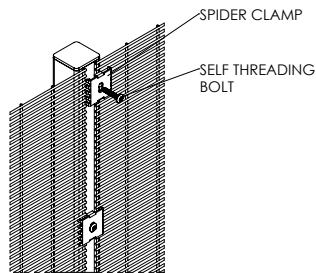

SecuFence

SecuFence with Spiderclamp

SecuFence | with Spiderclamp

The fence system VM I is a very easy assembly and exceptional security solution. The spider clamp system in combination with special self-threading bolts is a good and cost effective solution for installation.

DETAIL ASSEMBLY
CORNER POST

DETAIL ASSEMBLY
INTERMEDIATE POST

DETAIL ASSEMBLY
END/START POST

Height	Posts	Length	C to C	Spider clamps
2000	60x60x2	2600	2540	6
2400	60x60x2	3000	2540	8
3000	80x60x3	3800	2540	10
3600	80x60x3	4400	2540	12
4000	120x60x3	5000	2540	13
4700	on request	-	2540	16
5000	on request	-	2540	17
6000	on request	-	2540	20

* all sizes are in millimeters

Securitylevel

Applications

- Schools
- Public places
- Heavy industry
- Prisons
- Infrastructure
- Landmarks