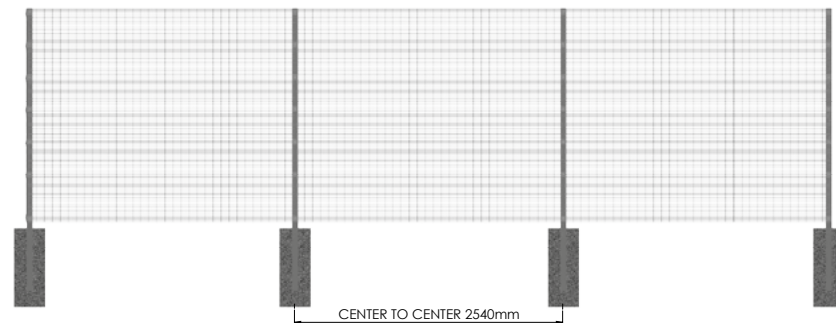

SecuFence

SecuFence with Spiderclamp

SecuFence | with Spiderclamp

The fence system VM I is a very easy assembly and exceptional security solution. The spider clamp system in combination with special self-threading bolts is a good and cost effective solution for installation.

DETAIL ASSEMBLY
CORNER POST

DETAIL ASSEMBLY
INTERMEDIATE POST

DETAIL ASSEMBLY
END/START POST

Height	Posts	Length	C to C	Spider clamps
2000	60x60x2	2600	2540	6
2400	60x60x2	3000	2540	8
3000	80x60x3	3800	2540	10
3600	80x60x3	4400	2540	12
4000	120x60x3	5000	2540	13
4700	on request	-	2540	16
5000	on request	-	2540	17
6000	on request	-	2540	20

* all sizes are in millimeters

Securitylevel

Applications

- Schools
- Public places
- Heavy industry
- Prisons
- Infrastructure
- Landmarks