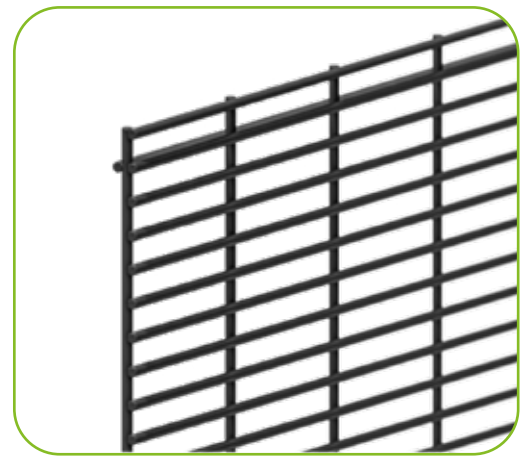

SecuFence

SecuFence with Spiderclamp

SecuFence | with Spiderclamp

The fence system VM I is a very easy assembly and exceptional security solution. The spider clamp system in combination with special self-threading bolts is a good and cost effective solution for installation.

DETAIL ASSEMBLY
CORNER POST

DETAIL ASSEMBLY
INTERMEDIATE POST

DETAIL ASSEMBLY
END/START POST

Height	Posts	Length	C to C	Spider clamps
2000	60x60x2	2600	2540	6
2400	60x60x2	3000	2540	8
3000	80x60x3	3800	2540	10
3600	80x60x3	4400	2540	12
4000	120x60x3	5000	2540	13
4700	on request	-	2540	16
5000	on request	-	2540	17
6000	on request	-	2540	20