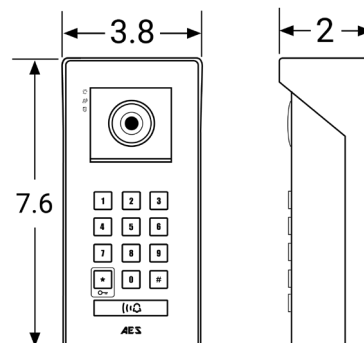

OPYN-IP-IBK

Kit comes with hooded imperial video intercom in black powder coated with white light illumination. Wifi antenna & power supply.