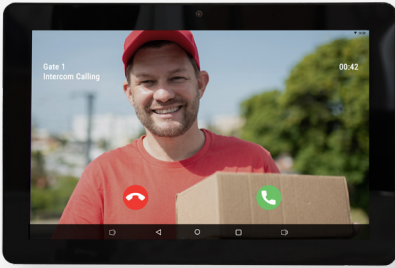

MON-11-US

Android monitor with SMART APP installed (use the play store to update the app). The Mon-11 can be purchased as an added accessory to all kits.

- Wall mount touch screen monitor (1280x800 Resolution), compatible with the Praetorian system.
- 10.1 inch screen IPS LCD android screen.
- Wi-Fi, Ethernet & Bluetooth connections. Complete with wall mount bracket.

PRODUCT DIMENSIONS

Other panel styles available, Flush, Prox, Vintage & LBX Letterbox.