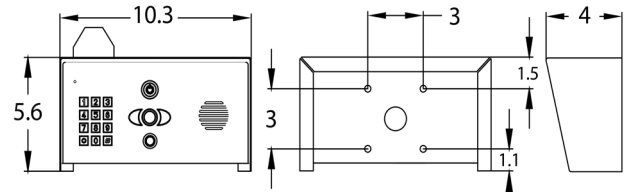

IP - PEDESTAL