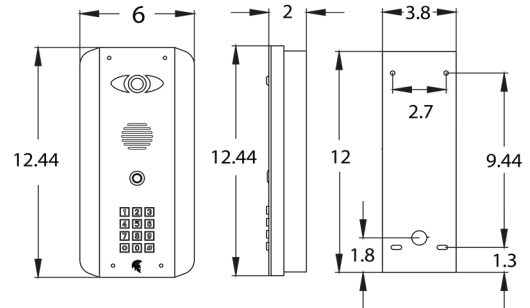

- Wall mount touch screen monitor (1280x800 Resolution), compatible with the Praetorian system.
- 10.1 inch screen IPS LCD android screen.
- Wi-Fi, Ethernet & Bluetooth connections. Complete with wall mount bracket.

PRODUCT DIMENSIONS

4G - PEDESTAL

IP - PEDESTAL

PRAE - ARCHITECTURAL NON KP

PRAE - ARCHITECTURAL WITH KP

Other panel styles available, Flush, Prox, Vintage & LBX Letterbox.