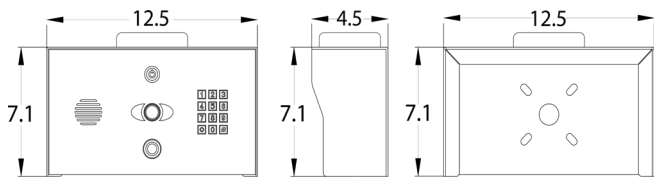

PRODUCT DIMENSIONS

4G - PEDESTAL