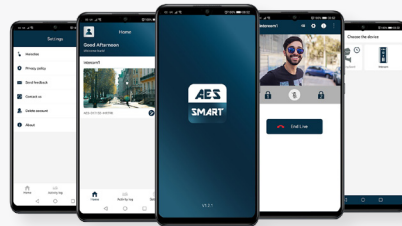

PRAETORIAN GUARD

IP - 4G Video Telephone Entry System

Connect via a 4G Access Point via sim card or WiFi, LAN Cable (Sold as separate kits) (Dualband WIFI. 2.4 & 5.8G wifi (IEEE 802.11 b/g/n/a/c).

*HD camera with digital video motion sensor.

Installer / User App

Speak & view your visitors from anywhere in the world!

The ***AES SMART APP** is used control the Praetorian Guard Intercom. New user interface, ensuring a more user-friendly experience and improved functionality.

Grant access remotely - Send a command to the gate motor via the app to open your gates etc.

Multi-User - Add up to 8 maximum devices per Intercom ID. (incl ADMIN user. 4 maximum for optimal performance.)