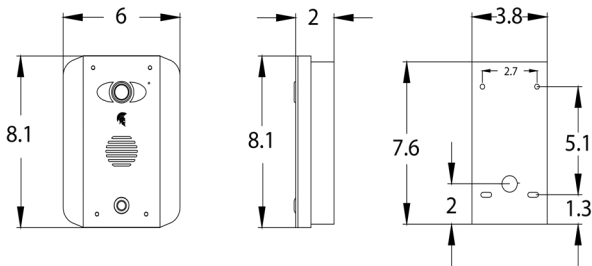

PRODUCT DIMENSIONS

4G - PEDESTAL

IP - PEDESTAL

PRAE - ARCHITECTURAL NON KP

PRAE - ARCHITECTURAL WITH KP

Other panel styles available, Flush, Prox, Vintage & LBX Letterbox.