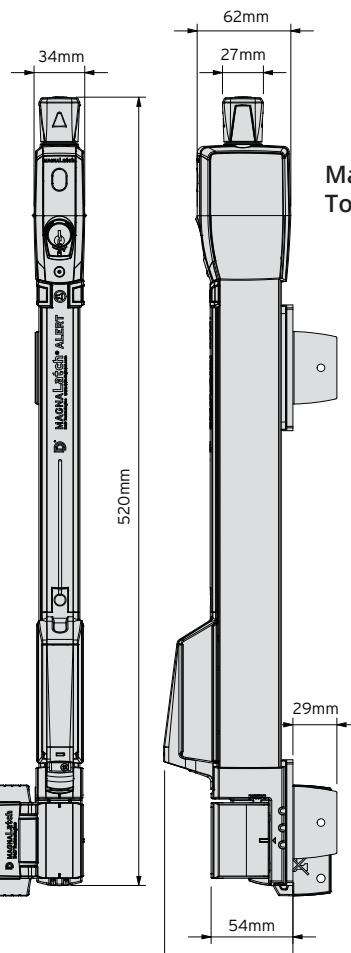

MagnaLatch® ALERT Top Pull model

www.ddtechglobal.com

Unit 6, 4-6 Aquatic Drive, Frenchs Forest NSW 2086
Tel: (02) 9454 7888 Email: sales@ddtech.com.au

D&D Technologies
World's most trusted gate hardware

PROMO166 070217