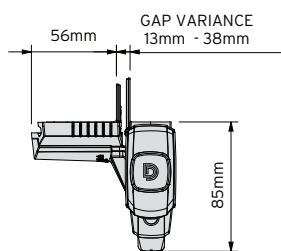

With its new design, the lift knob is now more conveniently shaped and child resistant than ever.

NOTE: MagnaLatch® ALERT models are keyed alike

MagnaLatch® ALERT Top Pull model

www.ddtechglobal.com

Unit 6, 4-6 Aquatic Drive, Frenchs Forest NSW 2086
Tel: (02) 9454 7888 Email: sales@ddtech.com.au