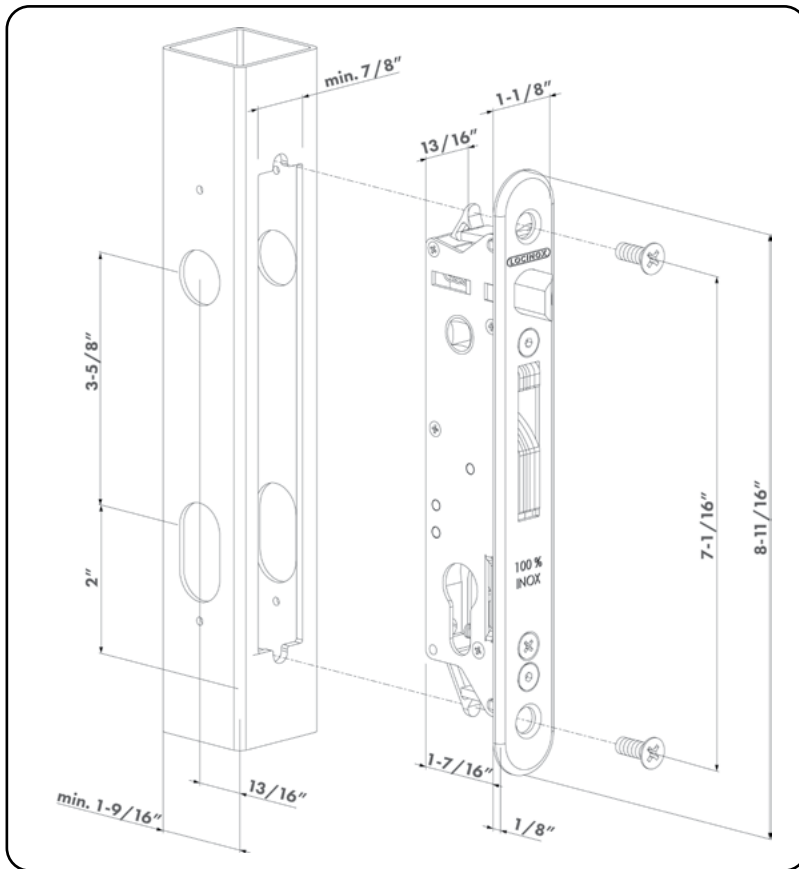

LOCINOX[®]

Mortise lock for profiles of 1-1/2" or more

FORTYLOCK

EASY AND FAST INSTALLATION

INSTALLATION MEASUREMENTS

NEW PROFILE PREPARATION

SPECIFICATIONS

- ✓ Lock mechanism with cover plate protects against dirt penetration
- ✓ Patented "Click-It" system makes thread tapping unnecessary
- ✓ Continuous adjustment of the daybolt up to 3/8" without dismounting the lock box
- ✓ Key-operated self-latching bolt
- ✓ Stainless steel mechanism, hook, front plate and latch bolt
- ✓ Easy left or right changing of the self-latching daybolt
- ✓ Throw of the hook: 13/16"
- ✓ The center distance between the cylinder and the handle: 3-5/8"
- ✓ Optional: cover shield for handle & cylinder holes in aluminum, polyamide or stainless steel
- ✓ Handles to be ordered separately
- ✓ Compatible with all Europrofile cylinders