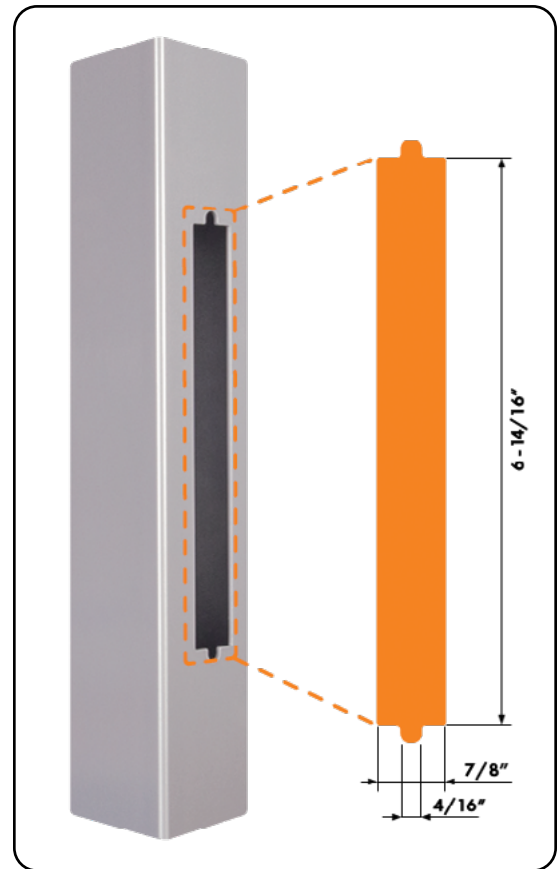

LOCINOX[®]

Mortise lock for profiles of 1-1/2" or more

FORTYLOCK

EASY AND FAST INSTALLATION

INSTALLATION MEASUREMENTS

NEW PROFILE PREPARATION

SPECIFICATIONS

- ✓ Lock mechanism with cover plate protects against dirt penetration
- ✓ Patented "Click-It" system makes thread tapping unnecessary
- ✓ Continuous adjustment of the daybolt up to 3/8" without dismounting the lock box
- ✓ Key-operated self-latching bolt
- ✓ Stainless steel mechanism, hook, front plate and latch bolt
- ✓ Easy left or right changing of the self-latching daybolt
- ✓ Throw of the hook: 13/16"
- ✓ The center distance between the cylinder and the handle: 3-5/8"
- ✓ Optional: cover shield for handle & cylinder holes in aluminum, polyamide or stainless steel
- ✓ Handles to be ordered separately
- ✓ Compatible with all Europrofile cylinders