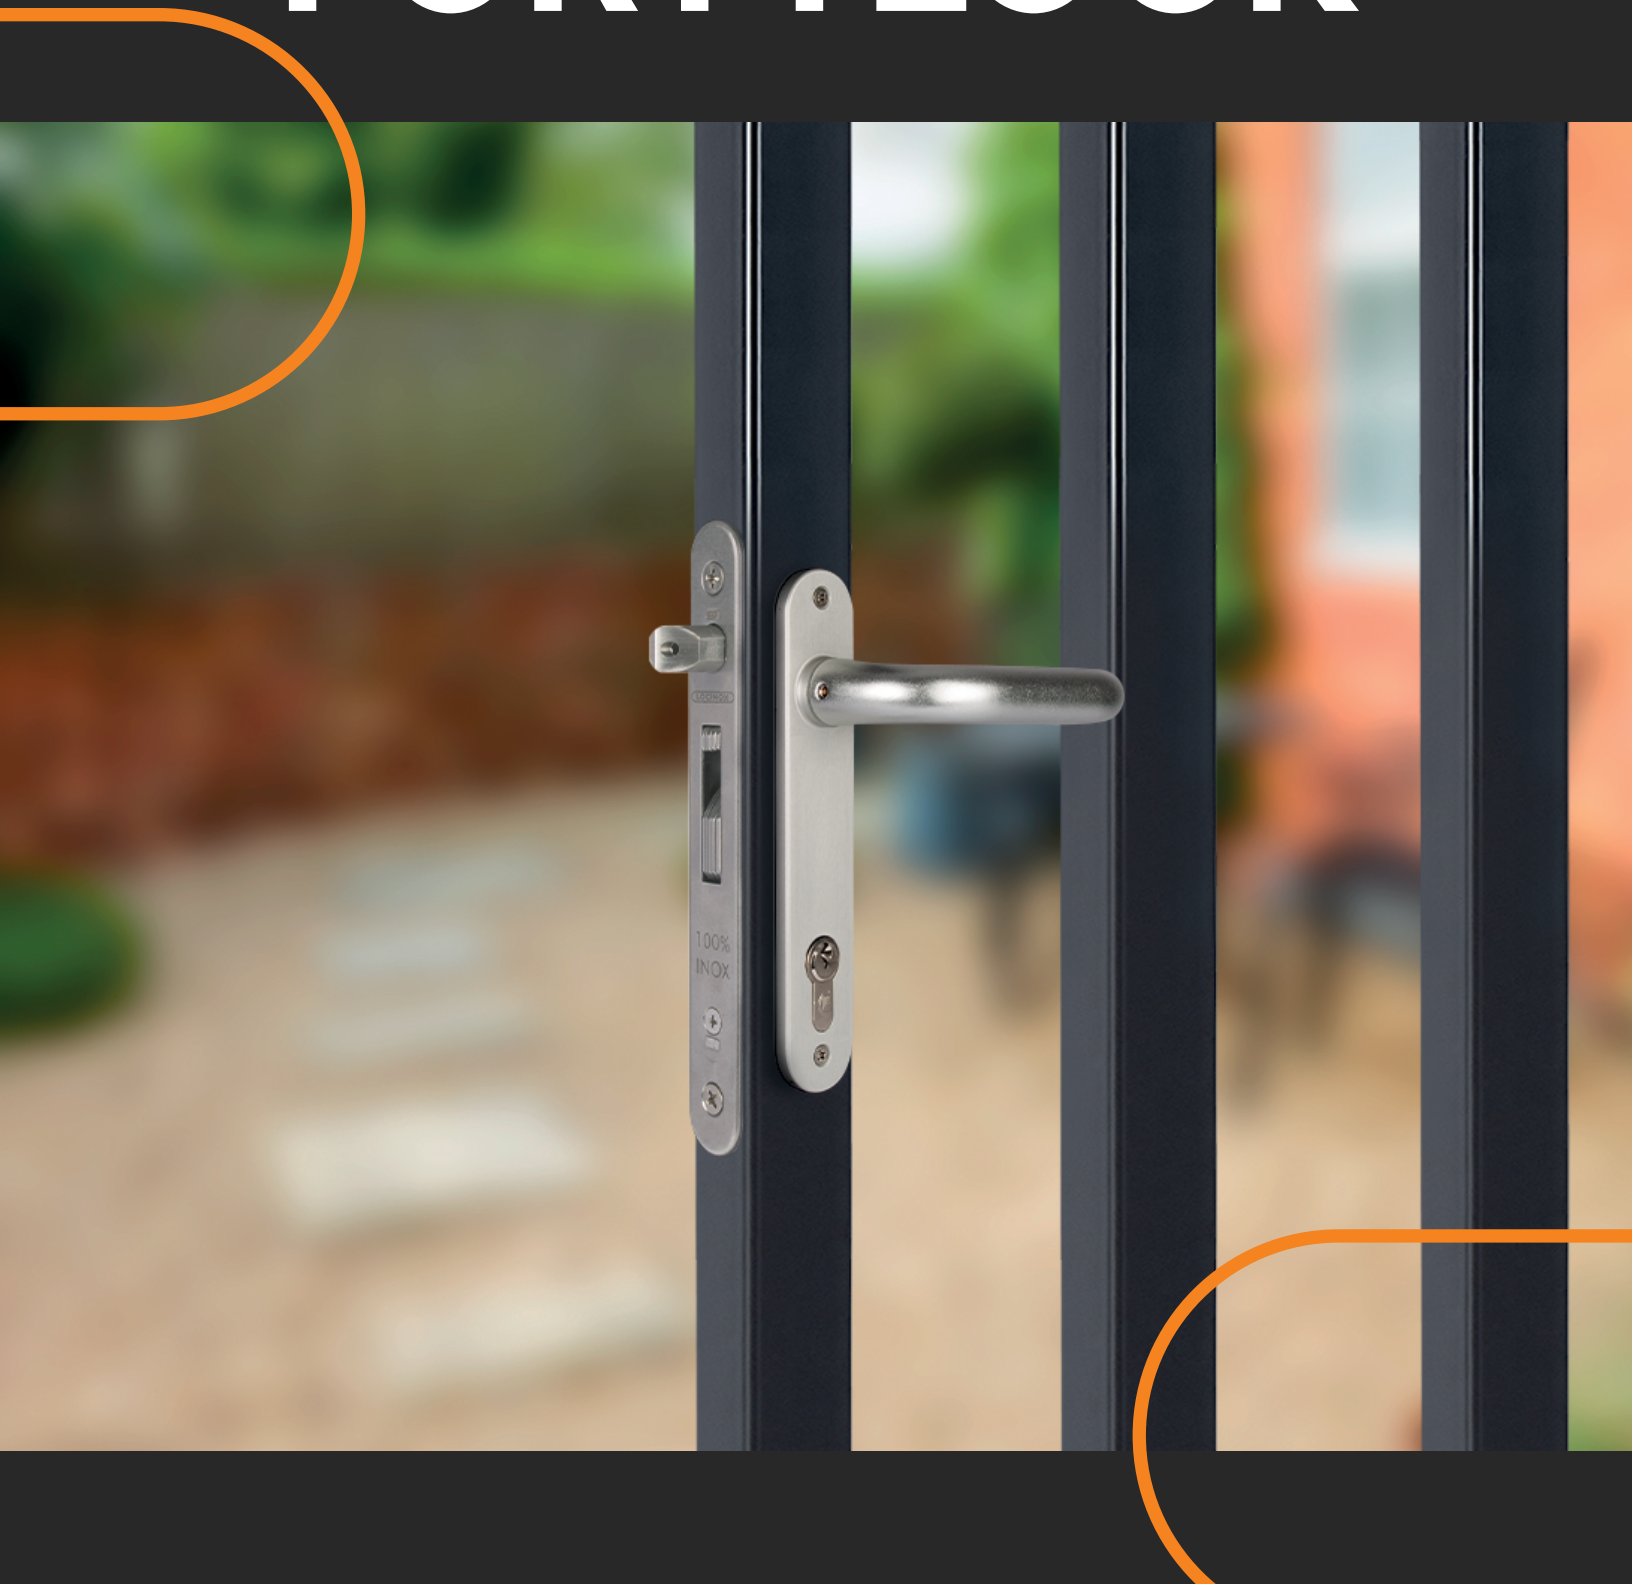

LOCINOX[®]

Mortise lock for profiles of 1-1/2" or more

FORTYLOCK

EASY AND FAST INSTALLATION

INSTALLATION MEASUREMENTS

NEW PROFILE PREPARATION

SPECIFICATIONS

- ✓ Lock mechanism with cover plate protects against dirt penetration
- ✓ Patented "Click-It" system makes thread tapping unnecessary
- ✓ Continuous adjustment of the daybolt up to 3/8" without dismounting the lock box
- ✓ Key-operated self-latching bolt
- ✓ Stainless steel mechanism, hook, front plate and latch bolt
- ✓ Easy left or right changing of the self-latching daybolt
- ✓ Throw of the hook: 13/16"
- ✓ The center distance between the cylinder and the handle: 3-5/8"
- ✓ Optional: cover shield for handle & cylinder holes in aluminum, polyamide or stainless steel
- ✓ Handles to be ordered separately
- ✓ Compatible with all Europrofile cylinders