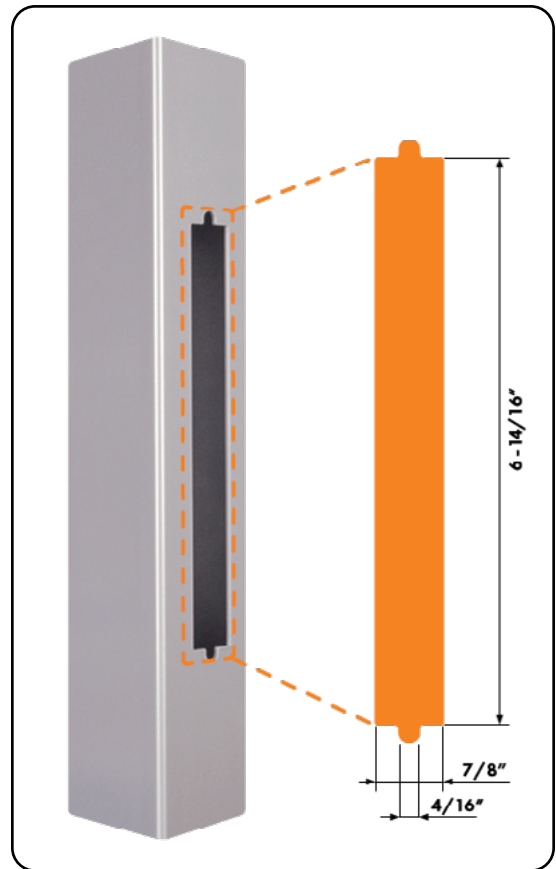

**LOCINOX**<sup>®</sup>

Mortise lock for profiles of 2" or more

## SPECIFICATIONS

- ✓ Stainless steel lock mechanism with cover plate against dirt penetration
- ✓ Stainless steel mechanism, hook, front plate and latch bolt
- ✓ Backset 1-3/16", for mounting in profiles of 2" or more
- ✓ Continuous adjustment of the daybolt up to 3/8" without dismounting the lock box
- ✓ Key-operated self-latching bolt
- ✓ Easy left or right changing of the self-latching daybolt
- ✓ Throw of the hook: 13/16"
- ✓ Center-distance between cylinder and handles = 3-5/8"
- ✓ Compatible with all Europrofile cylinders
- ✓ Handles to be ordered separately
- ✓ Optional: cover shield for handle & cylinder holes in aluminum, polyamide or stainless steel