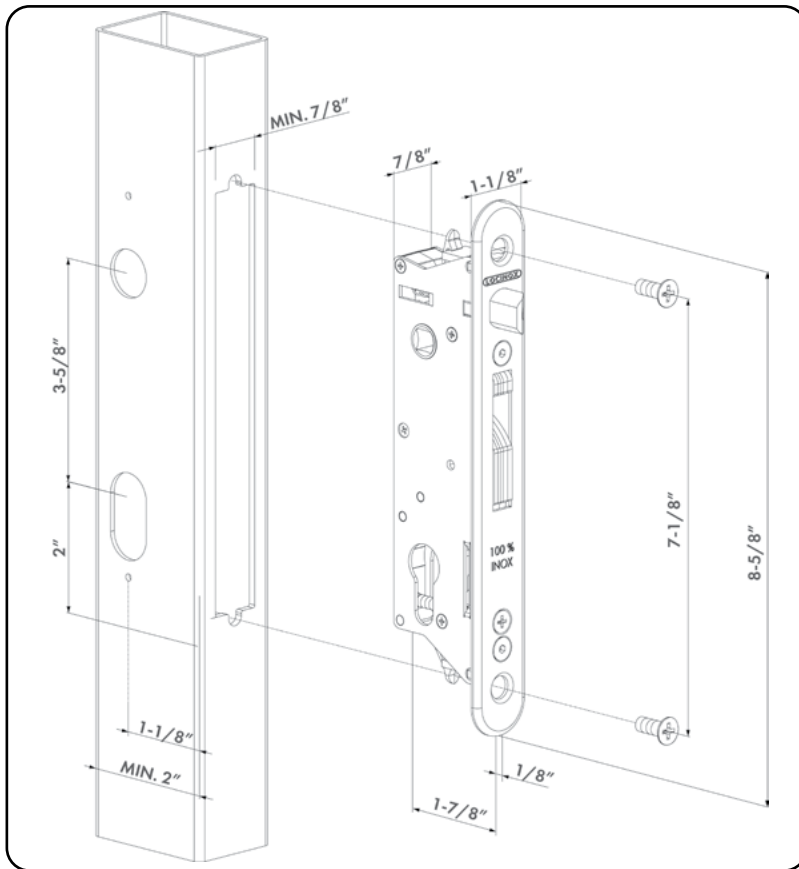

**LOCINOX**<sup>®</sup>

Mortise lock for profiles of 2" or more

## INSTALLATION MEASUREMENTS

## SPECIFICATIONS

- ✓ Stainless steel lock mechanism with cover plate against dirt penetration
- ✓ Stainless steel mechanism, hook, front plate and latch bolt
- ✓ Backset 1-3/16", for mounting in profiles of 2" or more
- ✓ Continuous adjustment of the daybolt up to 3/8" without dismounting the lock box
- ✓ Key-operated self-latching bolt
- ✓ Easy left or right changing of the self-latching daybolt
- ✓ Throw of the hook: 13/16"
- ✓ Center-distance between cylinder and handles = 3-5/8"
- ✓ Compatible with all Europrofile cylinders
- ✓ Handles to be ordered separately
- ✓ Optional: cover shield for handle & cylinder holes in aluminum, polyamide or stainless steel