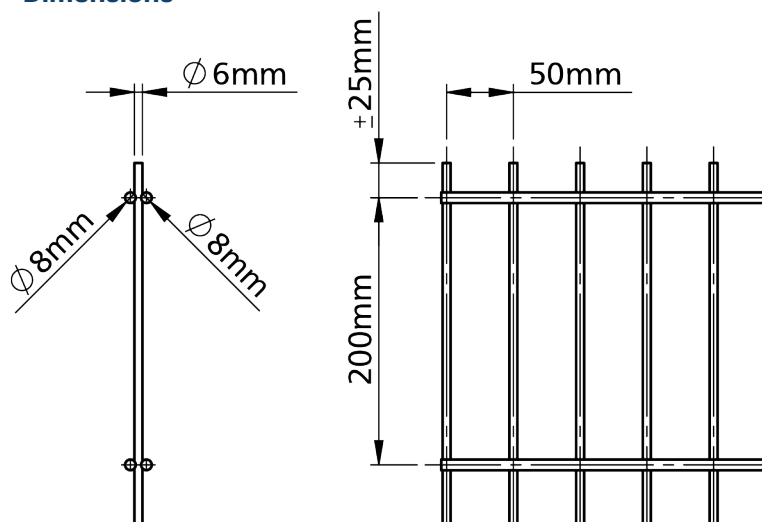

## Duofence 8/6/8

Wire  $\varnothing$  8/6/8 mm | Meshsize 50 X 200 mm

### Dimensions

### Technical specifications:

- Horizontal wires: 2 x  $\varnothing$  8 mm
- Vertical wires: 1 x  $\varnothing$  6 mm
- Width: 2.508 mm
- Height: see weight table
- Mesh size: 50 x 200 mm