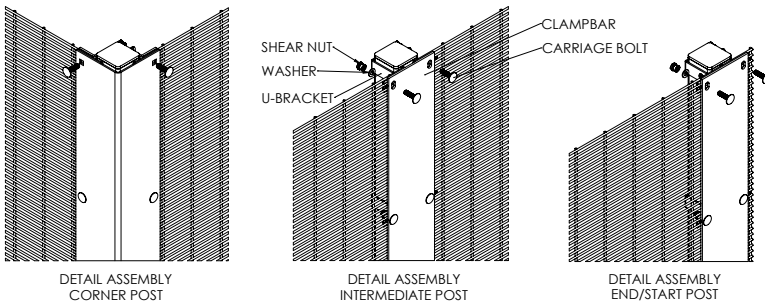

SecuFence

SecuFence with Clampbar

SecuFence | with Clampbar

The fence system VM IV is a very easy assembly and exceptional security solution. The special U-brackets system with carriage bolts, (shear) nuts makes installation very easy and flexible. A firm cover plate makes the fence hardly impenetrable.

Height	Posts	Length	C to C	U-BRACKETS
2000	60x60x2	2600	2540	6
2400	60x60x2	3000	2540	8
3000	80x60x3	3800	2540	10
3600	80x60x3	4400	2540	12
4000	120x60x3	5000	2540	13
4700	on request	-	2540	16
5000	on request	-	2540	17
6000	on request	-	2540	20

* all sizes are in millimeters

Securitylevel

Applications

- Schools
- Public places
- Heavy industry
- Prisons
- Infrastructure
- Landmarks