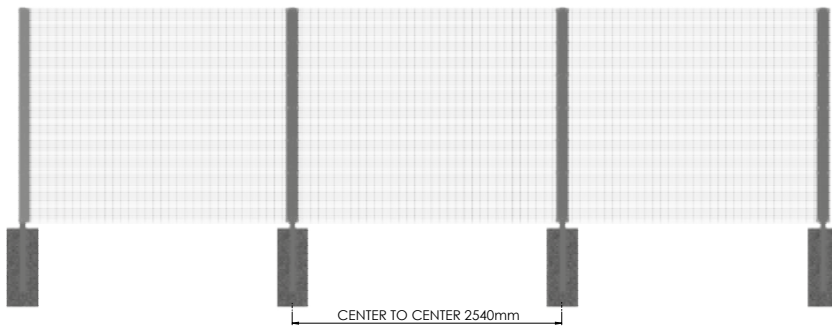

SecuFence

SecuFence with Clampbar

SecuFence | with Clampbar

The fence system VM IV is a very easy assembly and exceptional security solution. The special U-brackets system with carriage bolts, (shear) nuts makes installation very easy and flexible. A firm cover plate makes the fence hardly impenetrable.

Height	Posts	Length	C to C	U-BRACKETS
2000	60x60x2	2600	2540	6
2400	60x60x2	3000	2540	8
3000	80x60x3	3800	2540	10
3600	80x60x3	4400	2540	12
4000	120x60x3	5000	2540	13
4700	on request	-	2540	16
5000	on request	-	2540	17
6000	on request	-	2540	20

* all sizes are in millimeters

Securitylevel

Applications

- Schools
- Public places
- Heavy industry
- Prisons
- Infrastructure
- Landmarks